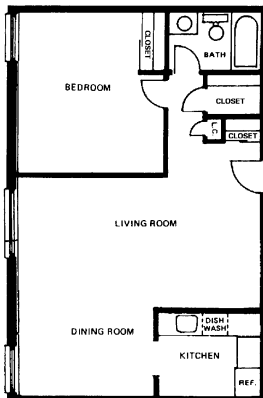

METROPOLITAN  
MANAGEMENT  
COMMUNITIES

JR. ONE BEDROOM

ONE BEDROOM

TWO BEDROOM

Directions to the metropolitan – West Chester, PA

From King of Prussia

Take Route 202 South to Route 3 West. Follow Route 3 until it turns right on North Matlack Street. Stay on North Matlack for 4 blocks to East Marshall Street. Turn right on East Marshall Street. The metropolitan is on the right (just past the park).