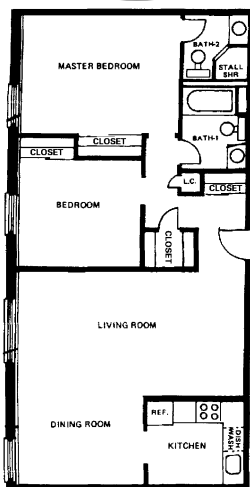

METROPOLITAN  
MANAGEMENT  
COMMUNITIES

JR. ONE BEDROOM

ONE BEDROOM

TWO BEDROOM

Directions to the metropolitan – West Chester, PA

From King of Prussia

Take Route 202 South to Route 3 West. Follow Route 3 until it turns right on North Matlack Street. Stay on North Matlack for 4 blocks to East Marshall Street. Turn right on East Marshall Street. The metropolitan is on the right (just past the park).