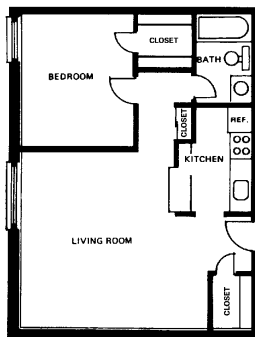

METROPOLITAN  
MANAGEMENT  
COMMUNITIES

JR. ONE BEDROOM

ONE BEDROOM

TWO BEDROOM

Directions to the metropolitan – West Chester, PA

From King of Prussia

Take Route 202 South to Route 3 West. Follow Route 3 until it turns right on North Matlack Street. Stay on North Matlack for 4 blocks to East Marshall Street. Turn right on East Marshall Street. The metropolitan is on the right (just past the park).