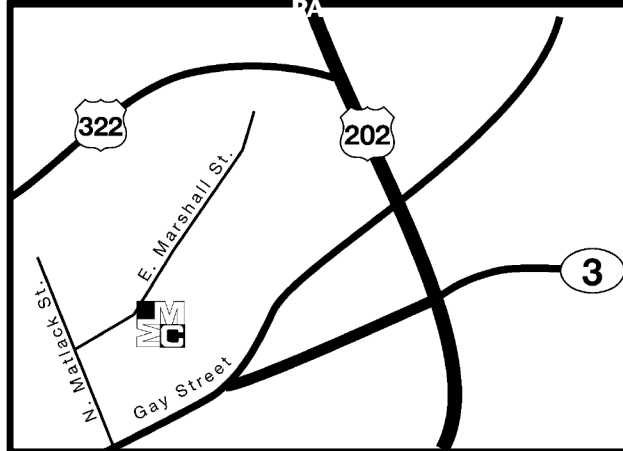

Enjoy the beauty of this Community,  
conveniently located near shopping,  
restaurants, nightlife and theatres.

The metropolitan is blocks from the heart  
of West Chester and close to Routes 202,  
100 and 3 (West Chester Pike).

METROPOLITAN  
MANAGEMENT  
COMMUNITIES

JR. ONE BEDROOM

ONE BEDROOM

TWO BEDROOM

Directions to the metropolitan – West Chester, PA

From King of Prussia

Take Route 202 South to Route 3 West. Follow Route 3 until it turns right on North Matlack Street. Stay on North Matlack for 4 blocks to East Marshall Street. Turn right on East Marshall Street. The metropolitan is on the right (just past the park).