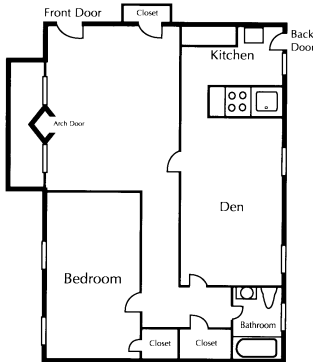

- Dining areas
- Spacious floorplans
- Hardwood floors
- Cats welcome
- Balconies w/ French doors
- Garage parking available
- Professional on-site maintenance
- 24-Hour Emergency Service

ONE BEDROOM/DEN

Directions to Windermere Court – Wayne, PA

TWO BEDROOM/DEN

From Blue Rte (476 South)

Exit at St. Davids. Turn left on Lancaster Avenue (Route 30 West) to Louella Avenue. Make left at Louella Avenue. Go down to stop sign. Make right at Windermere Avenue. Community on the left.