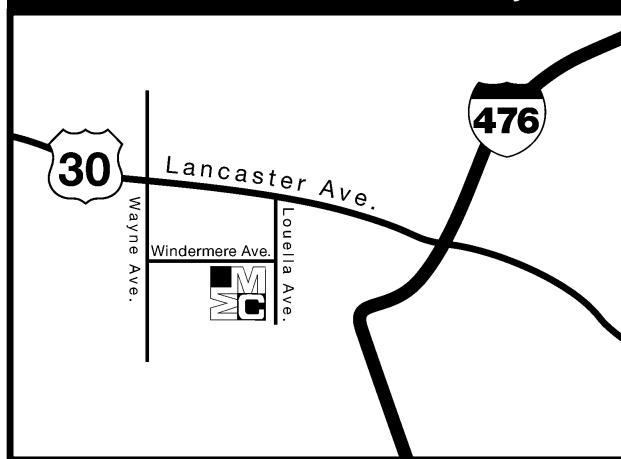

Your home is with us... Call today for an Appointment (610) 667-1700

mmcrent.com

Windermere Court

**METROPOLITAN
MANAGEMENT
COMMUNITIES**

QUICK FACTS

116 Windermere Avenue
Wayne, PA

Visit our website or contact the property manager for current rent amounts.

This restored Tudor-style building is located in the heart of historic Wayne, near shopping, restaurants, and nightlife.

Windermere Court is minutes to King of Prussia, the Schuylkill Expressway (I-76), the Blue Route (476), and 3 blocks to the train.

Directions to Windermere Court – Wayne, PA

TWO BEDROOM/DEN

From Blue Rte (476 South)

Exit at St. Davids. Turn left on Lancaster Avenue (Route 30 West) to Louella Avenue. Make left at Louella Avenue. Go down to stop sign. Make right at Windermere Avenue. Community on the left.