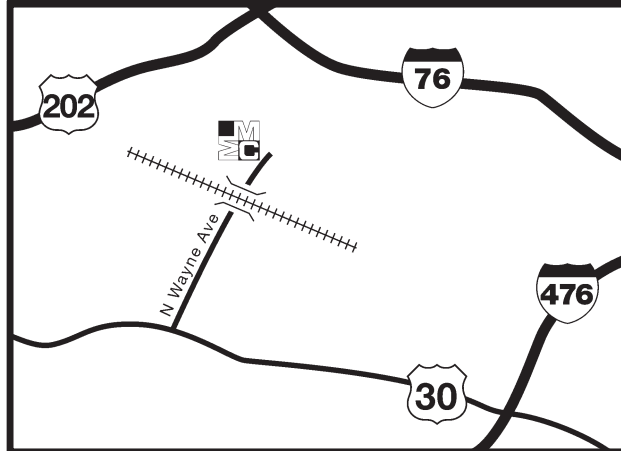

### QUICK FACTS

**306 N. Wayne Avenue**  
Wayne, PA

**Visit our website or contact  
the property manager for  
current rent amounts.**

*Experience the charm of historic Wayne.  
Triangle Apartments is conveniently locat-  
ed near shopping, restaurants, nightlife  
and theatres. This Community is minutes  
to the Mall at King of Prussia, the  
Schuylkill Expressway (I-76), the Blue Route  
(476), and 1-block to the train station.*

#### **From 476 (Blue Route)**

Exit at St. Davids/Villanova. Go West on Route 30 (Lancaster Avenue) to North Wayne Avenue. Turn right on North Wayne Avenue. Go under railroad trestle, follow North Wayne Avenue 1-1/2 blocks. Community is on the left.