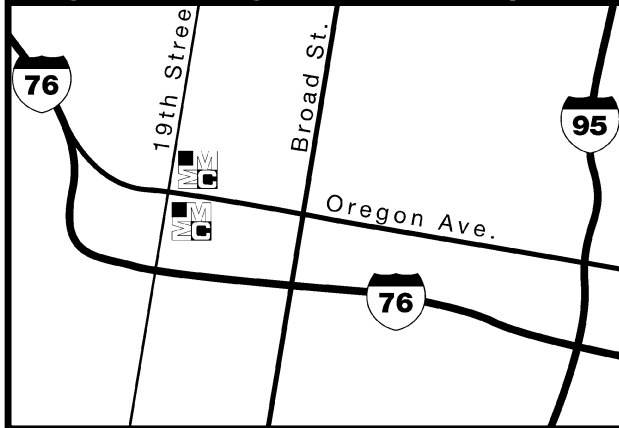

Enjoy the charm of this friendly neighborhood located near shopping, restaurants, nightlife and theatres. Oregon Arms and Oregon Court are minutes to Center City, the Schuylkill Expressway (76) and Interstate 95. In addition, a SEPTA stop is located in front of the building.

STUDIO

ONE BEDROOM

TWO BEDROOM

Directions to Oregon Arms/Oregon Court – Philadelphia, PA

From Center City Philadelphia:

Take Schuylkill Expressway (I-76 East) to Oregon Avenue Exit. Take Oregon Avenue to 19th Street. Make right onto 19th Street. Community is on the left.