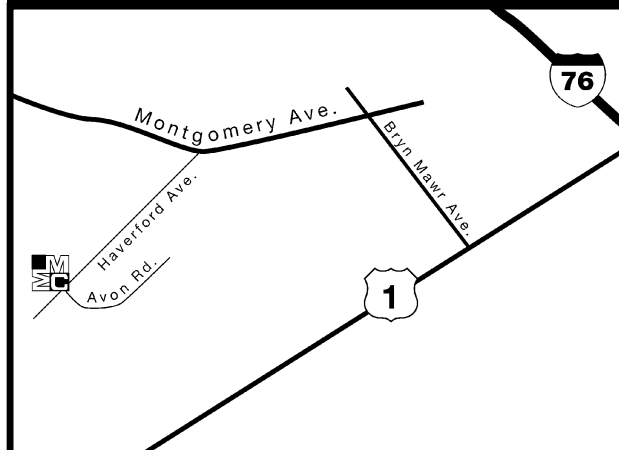

*Enjoy the charm and convenience of
quaint Narberth Borough. Located near
shopping, restaurants, nightlife and the-
atres. Narberth Station is minutes to
Center City Philadelphia by car and is 1-
block to the train station.*

TWO BEDROOM

THREE BEDROOM

Directions to Narberth Station – Narberth, PA

From Center City Philadelphia:

Take Schuylkill Expressway (I-76 West) to City Avenue (Route 1 South). Turn right onto Bryn Mawr Avenue. Turn left onto Montgomery. Turn left onto Haverford Avenue. Follow Haverford Avenue to Avon Road. Community is on the left.