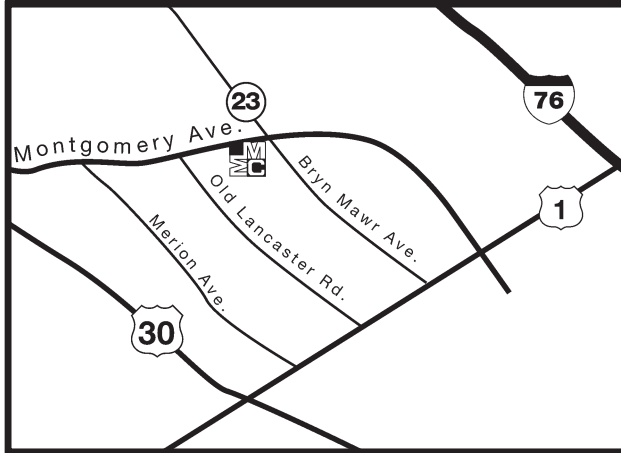

Enjoy recent renovations and old-world charm. Located near shopping, restaurants, nightlife and theatres, Merion Court is minutes to Center City Philadelphia by car and is a few blocks to the train station.

ONE BEDROOM

TWO BEDROOM

Directions to Merion Court - Bala Cynwyd, PA

From Center City Philadelphia:

Take Schuylkill Expressway (I-76 West) to City Avenue (Route 1 South). Turn right onto Bryn Mawr Avenue. Turn left onto Montgomery Avenue. Community is on the left.