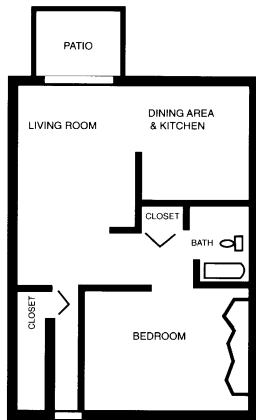

1ST FLOOR ONE BEDROOM