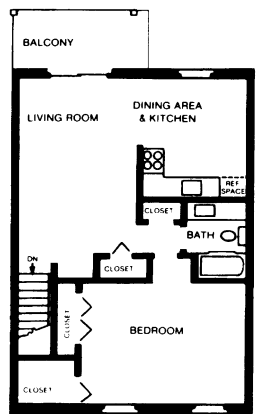

2ND FLOOR ONE BEDROOM