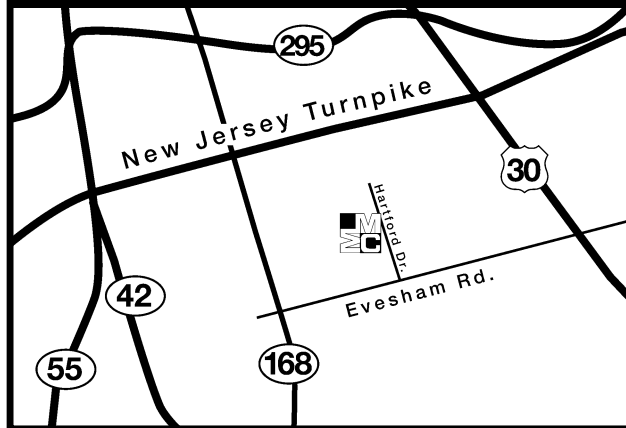

### Directions to Meadows at Runnemede – Runnemede, NJ

### From Walt Whitman Bridge:

Take Route 168 South (Blackhorse Pike) to Evesham Road. Turn left onto Evesham Road. After approximately 1 mile, turn left onto Hartford Drive and proceed to Rental Center on right.