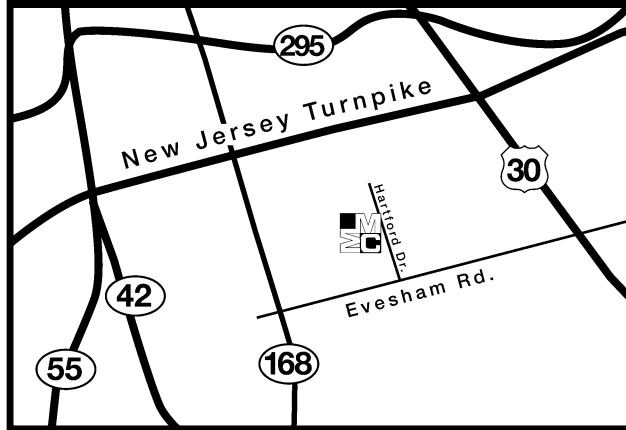

Features Balcony or Patio

and Includes: Heat and Hot Water

Enjoy the amenities of this Community conveniently located near shopping, restaurants, nightlife and theatres. The Meadows at Runnemede is minutes to Center City Philadelphia and close to the Jersey Shore. 2 miles to the PATCO Hi-Speed Line.

1ST FLOOR ONE BEDROOM

2ND FLOOR ONE BEDROOM

1ST FLOOR TWO BEDROOM

2ND FLOOR TWO BEDROOM

Directions to Meadows at Runnemede – Runnemede, NJ

From Walt Whitman Bridge:

Take Route 168 South (Blackhorse Pike) to Evesham Road. Turn left onto Evesham Road. After approximately 1 mile, turn left onto Hartford Drive and proceed to Rental Center on right.