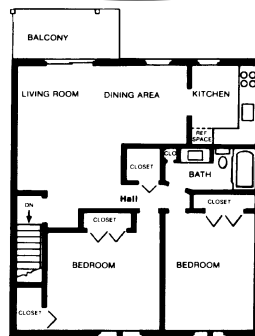

1ST FLOOR ONE BEDROOM

2ND FLOOR ONE BEDROOM

1ST FLOOR TWO BEDROOM

2ND FLOOR TWO BEDROOM

Directions to Meadows at Runnemede – Runnemede, NJ

From Walt Whitman Bridge:

Take Route 168 South (Blackhorse Pike) to Evesham Road. Turn left onto Evesham Road. After approximately 1 mile, turn left onto Hartford Drive and proceed to Rental Center on right.