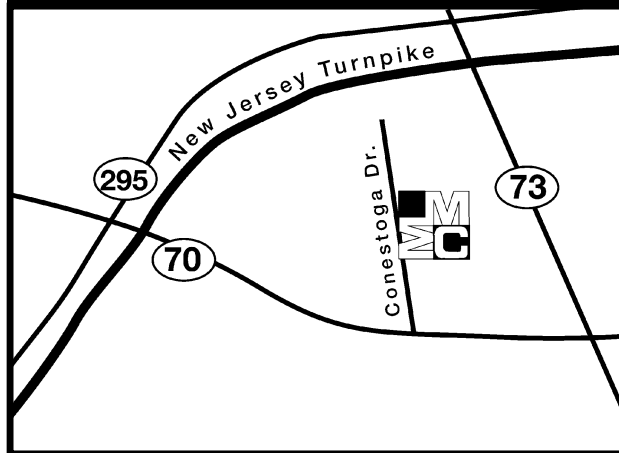

### From 295 or NJ Turnpike

Take Route 70 East. Look for Jug Handle. Turn on right hand side for Conestoga Drive (3 lights from Route 73). Turn right at Jug Handle and cross over Route 70 to Conestoga Drive. Proceed to Rental Center #220. Building is on the left.