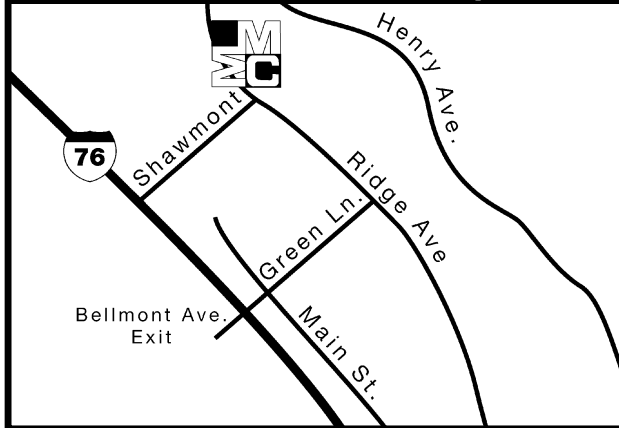

### QUICK FACTS

**7841 Ridge Avenue**  
Philadelphia, PA

**Visit our website or contact  
the property manager for  
current rent amounts.**

*Set on 6 acres, this park-like setting is conveniently located near shopping, restaurants, nightlife and theatres. Greene Countrie Court is minutes to Center City and popular Manayunk, and has easy access to the Blue Route (I-476p) and the Schuylkill Expressway (I-76).*

### Directions to Greene Countrie Court - Philadelphia, PA

#### From Center City Philadelphia:

Take Schuylkill Expressway (I-76 W) to Belmont Avenue Exit. Make right on Green Lane to Ridge Avenue. Turn left on Ridge Avenue and go approximately 2 miles to Shawmont Avenue and Ridge Avenue. Community is on the right, just past Shawmont Avenue.