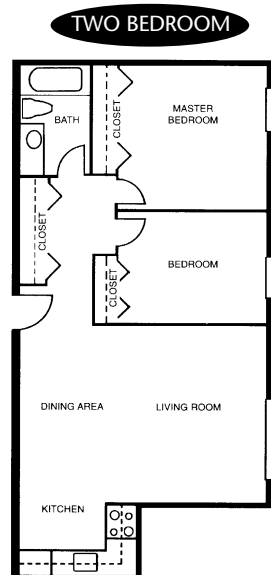

Your home is with us... Call today for an Appointment (215) 483-5656

mmcrent.com

Greene Countrie Court

**METROPOLITAN
MANAGEMENT
COMMUNITIES**

QUICK FACTS

7841 Ridge Avenue
Philadelphia, PA

**Visit our website or contact
the property manager for
current rent amounts.**

Set on 6 acres, this park-like setting is conveniently located near shopping, restaurants, nightlife and theatres. Greene Countrie Court is minutes to Center City and popular Manayunk, and has easy access to the Blue Route (I-476p) and the Schuylkill Expressway (I-76).

- New designer kitchens
- Swimming pool & Fitness Club
- Spacious floorplans
- Air conditioning
- Hardwood floors or carpeting
- Window treatments
- Spacious closets
- Laundry facilities
- Pet Friendly
- Off-Street parking
- Professional On-Site Maintenance
- 24-Hour Emergency Service

Directions to Greene Countrie Court - Philadelphia, PA

From Center City Philadelphia:

Take Schuylkill Expressway (I-76 W) to Belmont Avenue Exit. Make right on Green Lane to Ridge Avenue. Turn left on Ridge Avenue and go approximately 2 miles to Shawmont Avenue and Ridge Avenue. Community is on the right, just past Shawmont Avenue.

**METROPOLITAN
MANAGEMENT
COMMUNITIES**