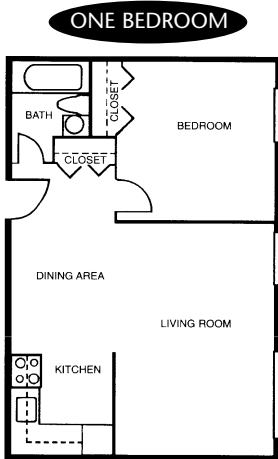

Your home is with us... Call today for an Appointment (215) 483-5656

mmcrent.com

Greene Countrie Court

**METROPOLITAN
MANAGEMENT
COMMUNITIES**

QUICK FACTS

7841 Ridge Avenue
Philadelphia, PA

**Visit our website or contact
the property manager for
current rent amounts.**

Set on 6 acres, this park-like setting is conveniently located near shopping, restaurants, nightlife and theatres. Greene Countrie Court is minutes to Center City and popular Manayunk, and has easy access to the Blue Route (I-476p) and the Schuylkill Expressway (I-76).

- New designer kitchens
- Swimming pool & Fitness Club
- Spacious floorplans
- Air conditioning
- Hardwood floors or carpeting
- Window treatments
- Spacious closets
- Laundry facilities
- Pet Friendly
- Off-Street parking
- Professional On-Site Maintenance
- 24-Hour Emergency Service

Directions to Greene Countrie Court - Philadelphia, PA

From Center City Philadelphia:

Take Schuylkill Expressway (I-76 W) to Belmont Avenue Exit. Make right on Green Lane to Ridge Avenue. Turn left on Ridge Avenue and go approximately 2 miles to Shawmont Avenue and Ridge Avenue. Community is on the right, just past Shawmont Avenue.

**METROPOLITAN
MANAGEMENT
COMMUNITIES**