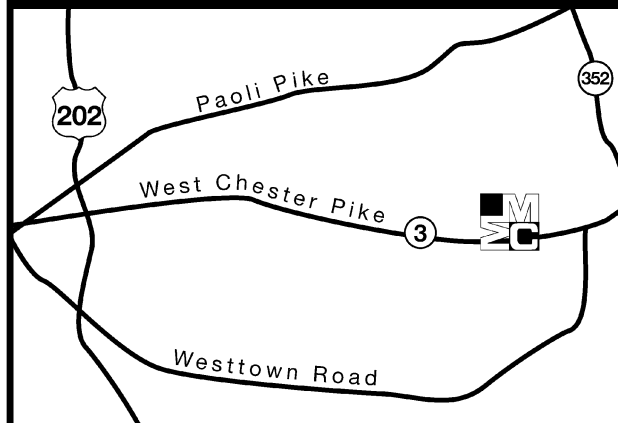

Enjoy beautiful West Chester and the amenities of this Community conveniently located near shopping, restaurants, nightlife and theatres. Goshen Meadows is close to Center City Philadelphia by car and near bus service to New York City.

Directions to Goshen Meadows – West Chester, PA

From King of Prussia

Take Route 202 South to Route 3 East (West Chester Pike)
1-1/4. miles. Community is on the left.

ONE BEDROOM

**METROPOLITAN
MANAGEMENT
COMMUNITIES**