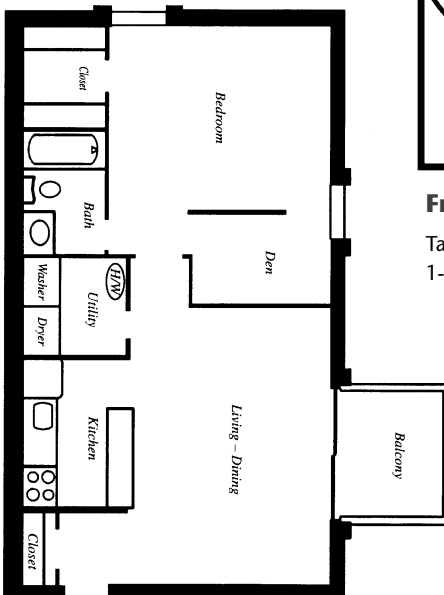

ONE BEDROOM

**METROPOLITAN
MANAGEMENT
COMMUNITIES**