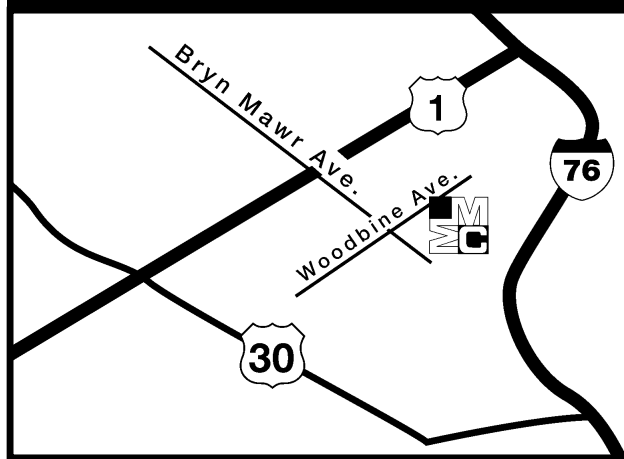

Directions to Fairway Plaza – Philadelphia, PA

From Schuylkill Expressway (I-76)

Exit at City Avenue (Route 1 South). Turn left onto Bryn Mawr Avenue. Turn left onto Woodbine Avenue. Community is on the right.