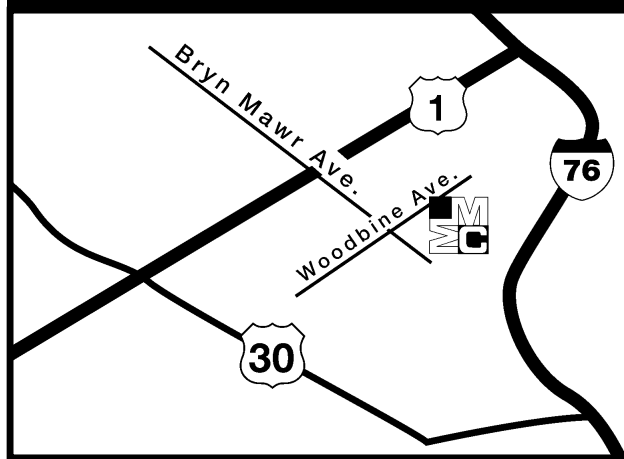

## Fairway Plaza

### QUICK FACTS

5000 Woodbine Avenue  
Philadelphia, PA

Visit our website or contact the property manager for current rent amounts.

Enjoy every convenience of modern living. Located near shopping, restaurants, nightlife and theatres, Fairway Plaza is minutes to Center City Philadelphia by car and near public transportation.

### Directions to Fairway Plaza – Philadelphia, PA

### From Schuylkill Expressway (I-76)

Exit at City Avenue (Route 1 South). Turn left onto Bryn Mawr Avenue. Turn left onto Woodbine Avenue. Community is on the right.