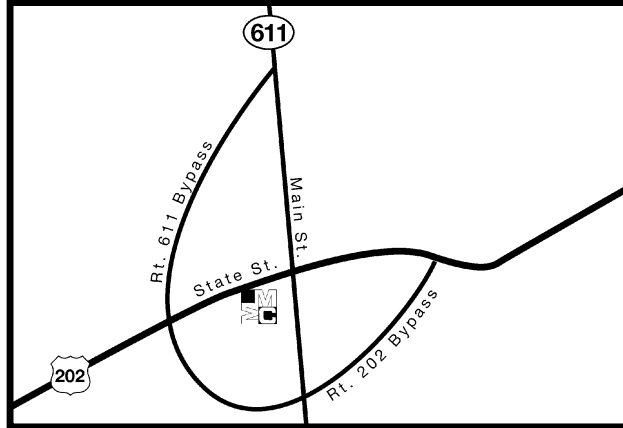

Directions to Doylestown Meadows – Doylestown, PA

From King of Prussia

Take PA Turnpike (276) to the Willow Grove/Doylestown Exit to North 611. Follow 611 North to 611 Bypass. Take 611 Bypass to Route 202 South. Exit onto 202 South. Pass Doylestown Hospital. Community is on the left.

- Swim Club & Fitness Center
- NEW designer kitchens
- Central air
- Spacious floorplans
- Wall to wall carpeting
- Walk-In closets
- Pet Friendly
- Elevator buildings
- Laundry facilities
- Private off-street parking
- On-site maintenance
- 24-Hour Emergency Service