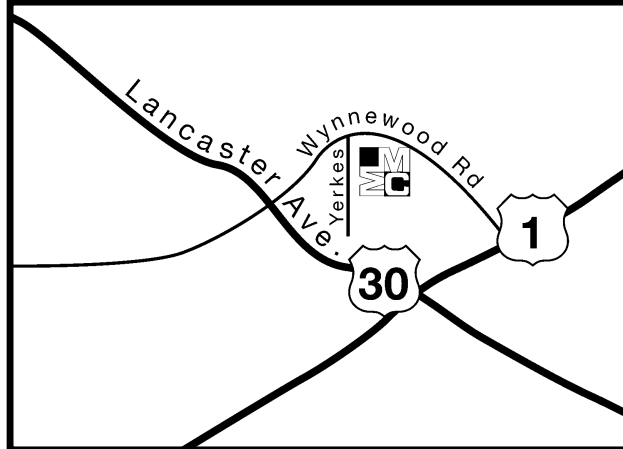

Directions to Brynwood – Brynwood, PA

From Schuylkill Expressway (I-76)

Exit at City Avenue (Route 1 South). Turn right onto Wynnewood Road. Follow Wynnewood Road to Brynwood Apartments on the left. Rental Center located at the corner of Yerkes and Wynnewood Road.