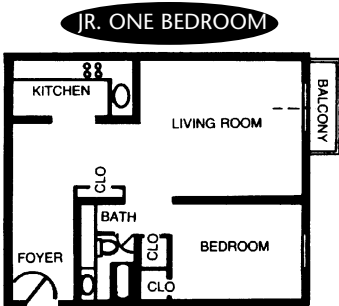

Your home is with us... Call today for an Appointment (215) 878-2826

mmcrent.com

Beekman Place

**METROPOLITAN
MANAGEMENT
COMMUNITIES**

QUICK FACTS

2746 Belmont Avenue
Philadelphia, PA

**Visit our website or contact
the property manager for
current rent amounts.**

Includes: Electric and Central AC

Enjoy every convenience of modern living.

*Located near shopping, restaurants,
nightlife and theatres. Beekman Place is
minutes to Center City Philadelphia by car.*

Directions to Beekman Place – Philadelphia, PA

From Schuylkill Expressway (I-76)

Exit at City Avenue (Route 1 South). Follow City Avenue (3 traffic lights) to Belmont Avenue. Turn left onto Belmont Avenue. Beekman Place is past the 1st light on the right.

- Fitness Center
- Modern kitchens with dishwashers
- Balconies
- Spacious floorplans
- Wall to wall carpeting
- Cats welcome
- Cable TV Hookup
- Elevator building
- Off-street parking
- Indoor parking available
- Professional On-Site Maintenance
- 24-Hour Emergency Service