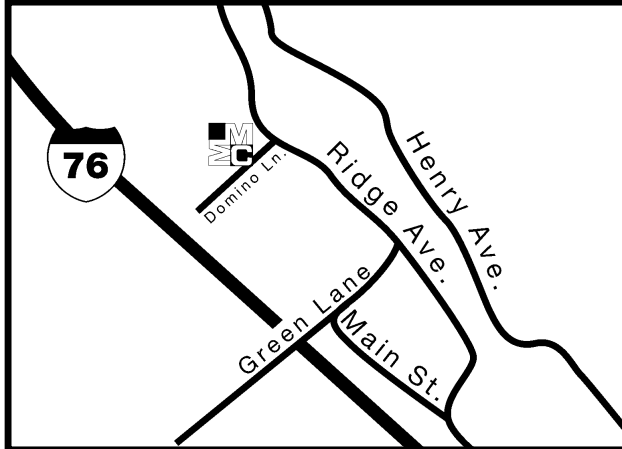

Your home is with us... Call today for an Appointment (215) 483-5656

mmcrent.com

Abbey House

**METROPOLITAN
MANAGEMENT
COMMUNITIES**

QUICK FACTS

450 Domino Lane
Philadelphia, PA

Visit our website or contact the property manager for current rent amounts.

Enjoy the proximity to popular Main Street in Manayunk. Located near shopping, restaurants, nightlife and theatres, Abbey House is minutes to Center City Philadelphia by car and close to public transportation.

Directions to Abbey House - Philadelphia, PA

TWO BEDROOM

From Center City Philadelphia:

Take Schuylkill Expressway (I-76 West) to Belmont Avenue Exit. Turn right onto Green Lane to Ridge Avenue. Turn left on Ridge Avenue to Domino Lane. Turn left onto Domino Lane. Community is on the left.